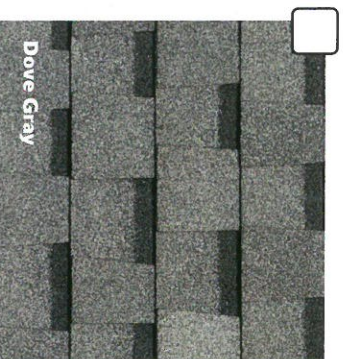

# Castlebrook®

Distinctive Architectural Shingles

To provide homeowners the most accurate representation of color options, several photo scans and house shots were utilized in various lighting conditions. Variations in lighting illustrate the color gradients on asphalt shingle roofs. Color blends vary from shingle to shingle. Before installation, consult with your contractor and request to view the actual shingles being installed on your roof to ensure confidence in your final color selection.