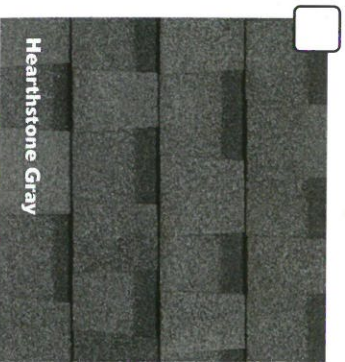

# Castlebrook®

Distinctive Architectural Shingles

To provide homeowners the most accurate representation of color options, several photo scans and house shots were utilized in various lighting conditions. Variations in lighting illustrate the color gradients on asphalt shingle roofs. Color blends vary from shingle to shingle. Before installation, consult with your contractor and request to view the actual shingles being installed on your roof to ensure confidence in your final color selection.