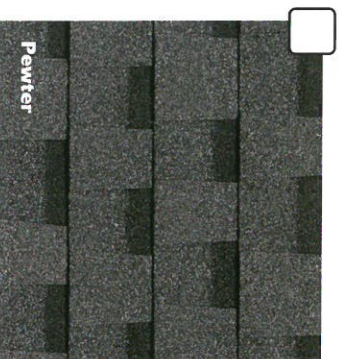

# Castlebrook®

Distinctive Architectural Shingles

To provide homeowners the most accurate representation of color options, several photo scans and house shots were utilized in various lighting conditions. Variations in lighting illustrate the color gradients on asphalt shingle roofs. Color blends vary from shingle to shingle. Before installation, consult with your contractor and request to view the actual shingles being installed on your roof to ensure confidence in your final color selection.