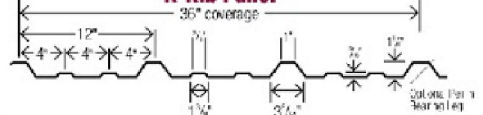

Copper

COVERAGE Our 3/4" rib with its anti-siphon feature gives you a weather-tight seal.

G-Rib Panel

R-Rib Panel

Standing Seam Panel

The above colors are intended only as an approximation of actual colors. Exact color chips can be supplied if required. Color prices may vary. Call to check on availability of colors for 26 gauge.